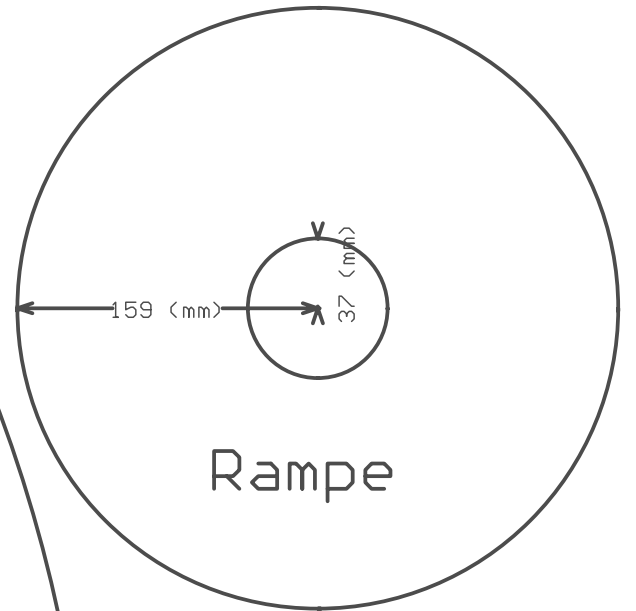

Massstab A3 = 1:4

Ueberlappung 20mm