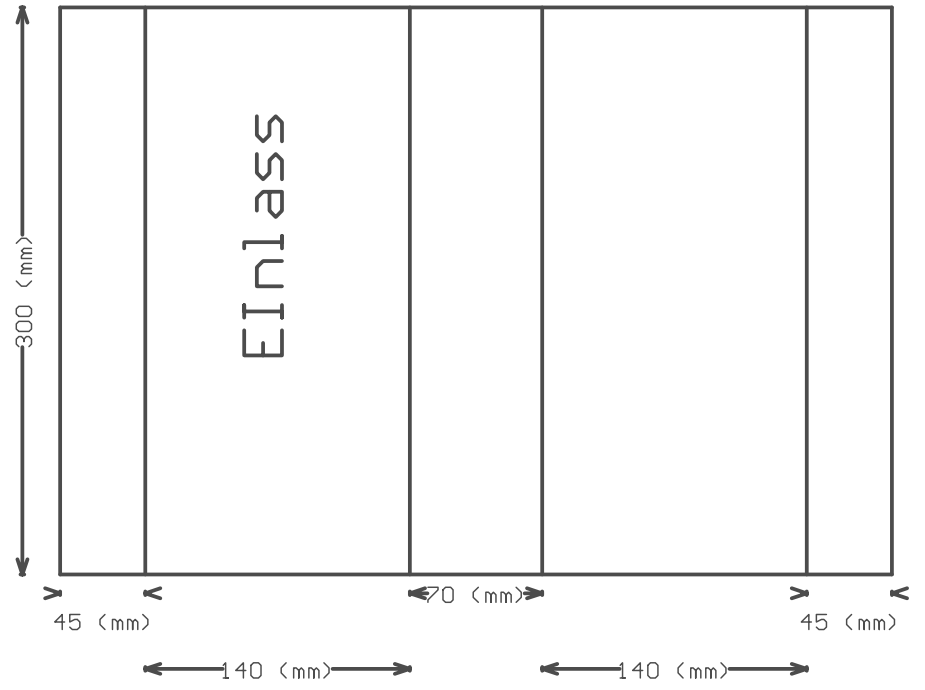

Massstab A3 = 1:4

Ueberlappung 20mm