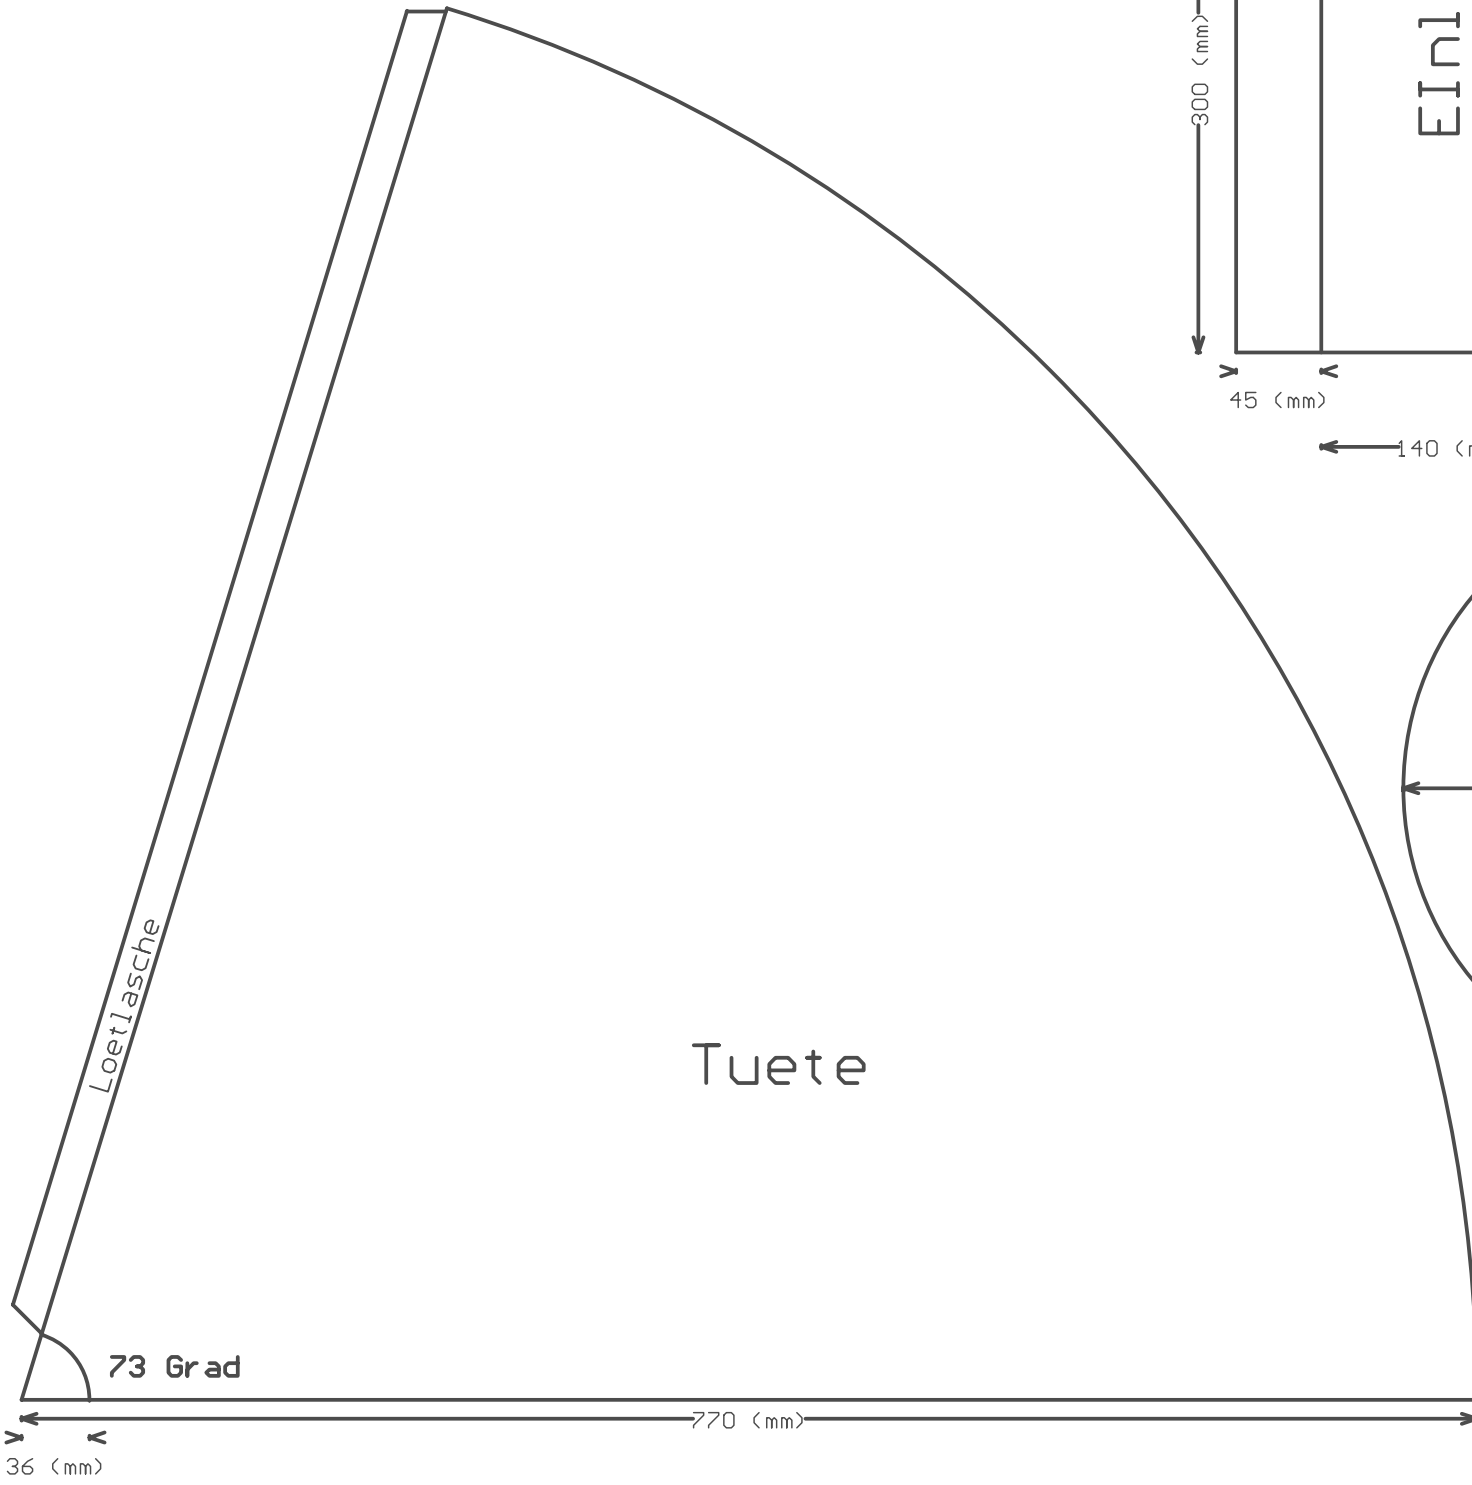

Massstab A3 = 1:4

Ueberlappung 20mm